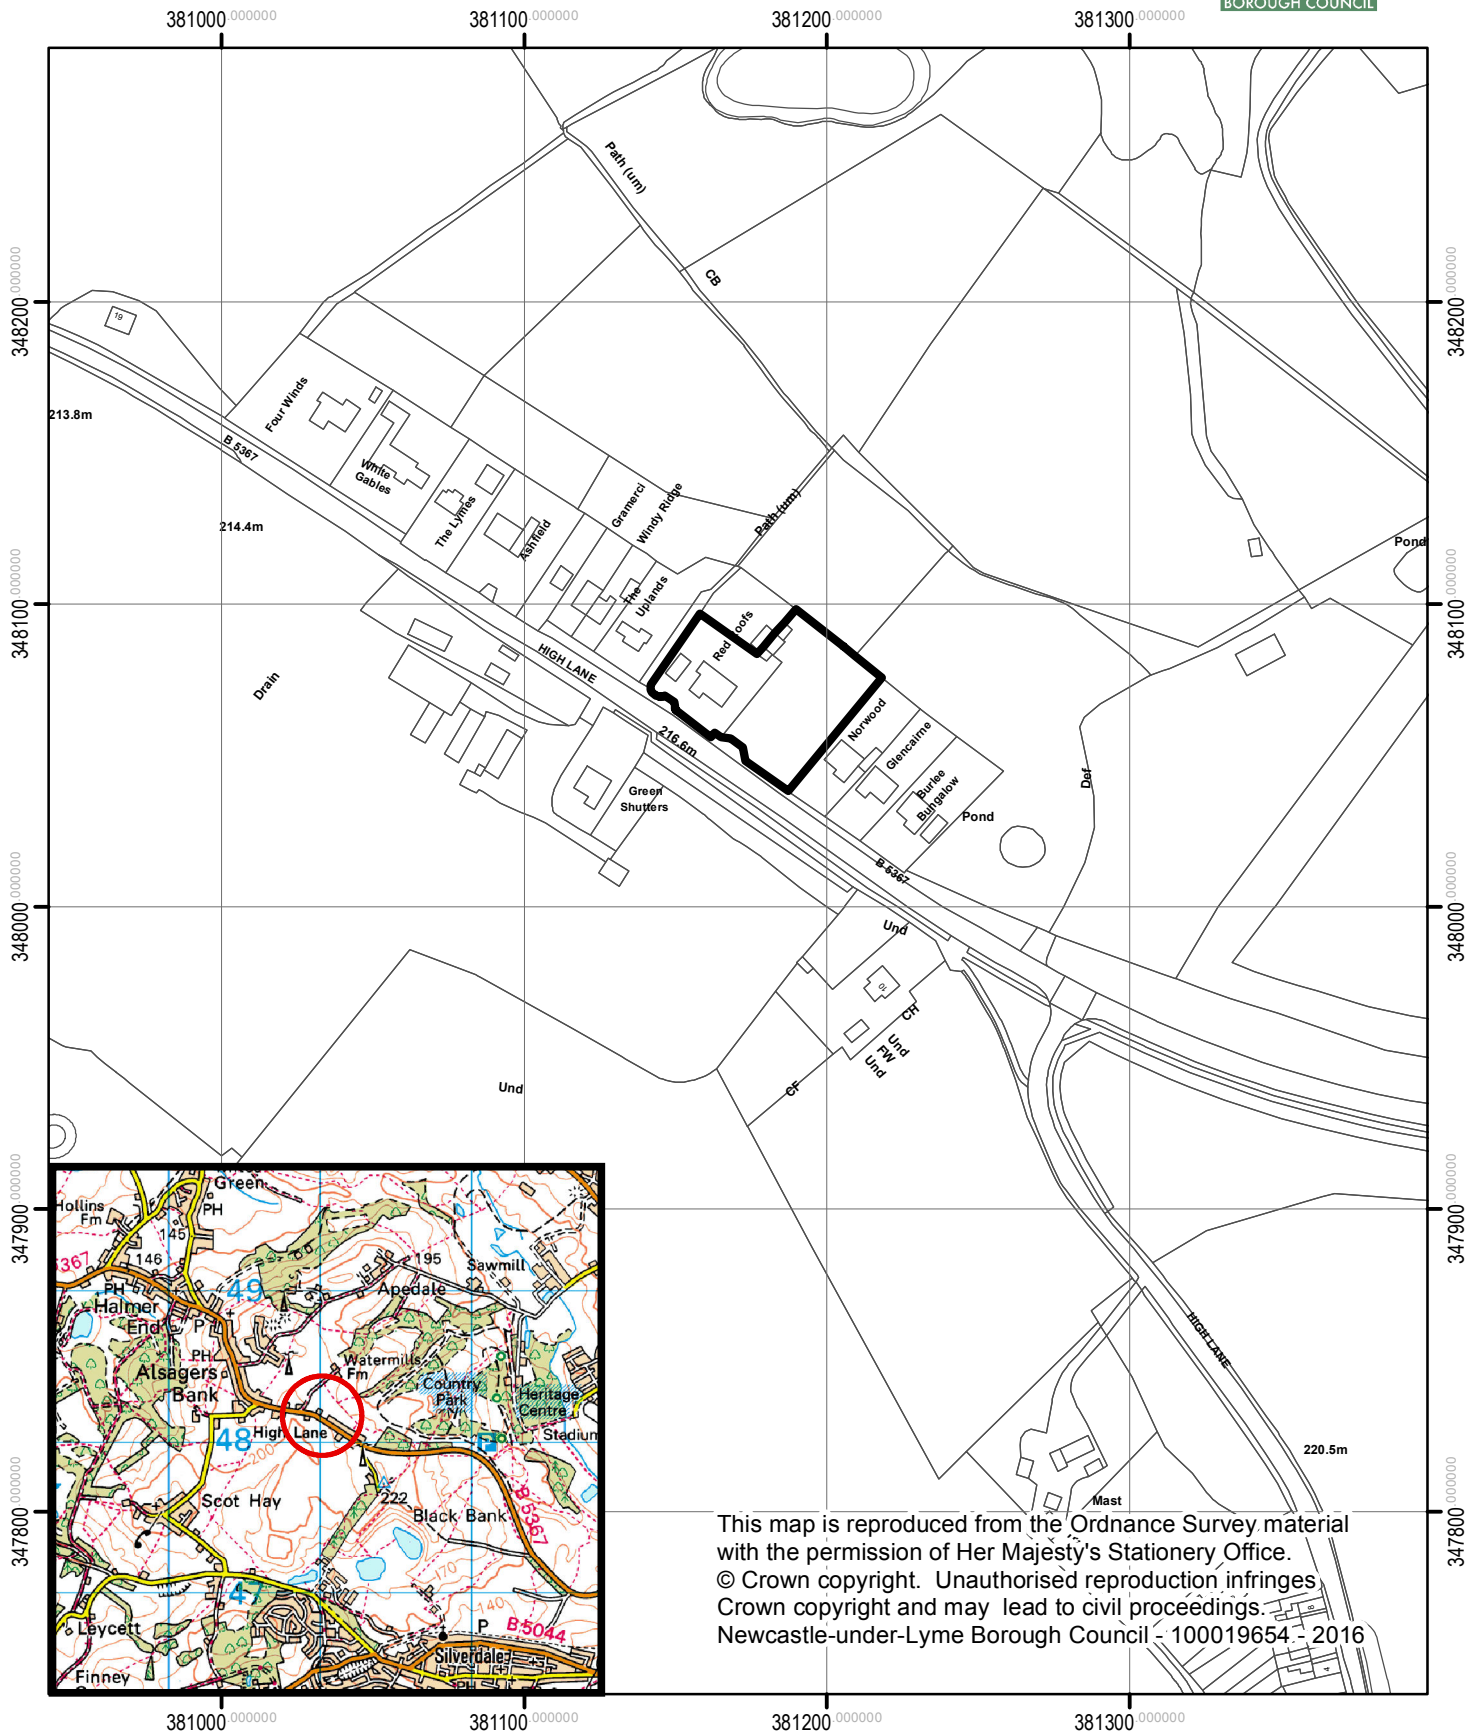

**Red Roofs, High Lane, Alsagers Bank.
17/00782/FUL**

This map is reproduced from the Ordnance Survey material with the permission of Her Majesty's Stationery Office. © Crown copyright. Unauthorised reproduction infringes Crown copyright and may lead to civil proceedings. Newcastle-under-Lyme Borough Council - 100019654 - 2016